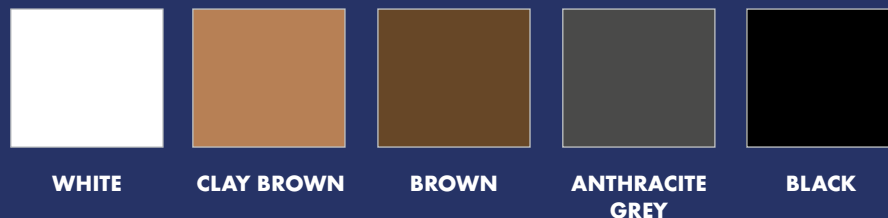

TERRACOTTA DARK BROWN SLATE GREY ANTHRACITE GREY

SLATESKIN SHEET TILES

SLATE GREY

Authentic slate looks in half the time

50% faster to install than steel or composite slate tiles meaning minimal disruption to your home.

BRICK RED PEWTER GREY STONE BLACK CHESTNUT

RED ROCK PLUM

STEEL TILES

Versatile steel shingle tiles

Offering a simple, attractive solution, our steel tiles are made from lightweight steel, available in a choice of colours to suit your individual style and budget.

CHARCOAL / TITANIUM GREY ANTIQUE RED BURNT UMBER / SMOKED OAK MOSS GREEN EBONY

Colour your world

With a choice of contemporary & traditional styles

Fascias complementary to your conservatory colour

Choice of guttering colours