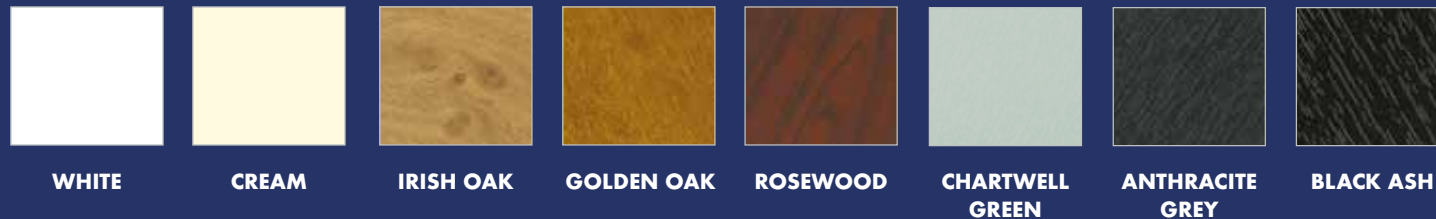

TERRACOTTA DARK BROWN SLATE GREY ANTHRACITE GREY

SLATESKIN SHEET TILES

SLATE GREY

Authentic slate looks in half the time

50% faster to install than steel or composite slate tiles meaning minimal disruption to your home.

BRICK RED PEWTER GREY STONE BLACK CHESTNUT

RED ROCK PLUM

STEEL TILES

Versatile steel shingle tiles

Offering a simple, attractive solution, our steel tiles are made from lightweight steel, available in a choice of colours to suit your individual style and budget.

CHARCOAL / TITANIUM GREY ANTIQUE RED BURNT UMBER / SMOKED OAK MOSS GREEN EBONY

Colour your world

With a choice of contemporary & traditional styles

Fascias complementary to your conservatory colour

Choice of guttering colours