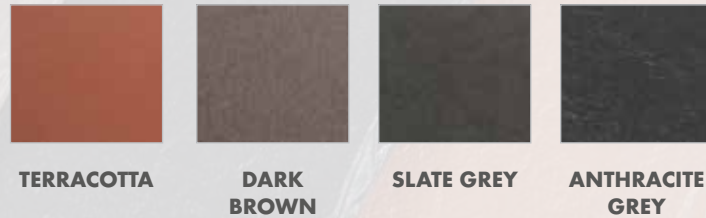

Equinox Vega Glazed Solution
Gable ended roof with Vega glazing panels

Choose your tile style

ENVIRO TILE SLATE

A flat, precision manufactured, recycled polymer, lightweight roof tile

Recycled polymer lightweight roof tile with an interlocking system that provides a sustainable option.

TERRACOTTA DARK BROWN SLATE GREY ANTHRACITE GREY

SLATESKIN SHEET TILES

SLATE GREY

Authentic slate looks in half the time

50% faster to install than steel or composite slate tiles meaning minimal disruption to your home.