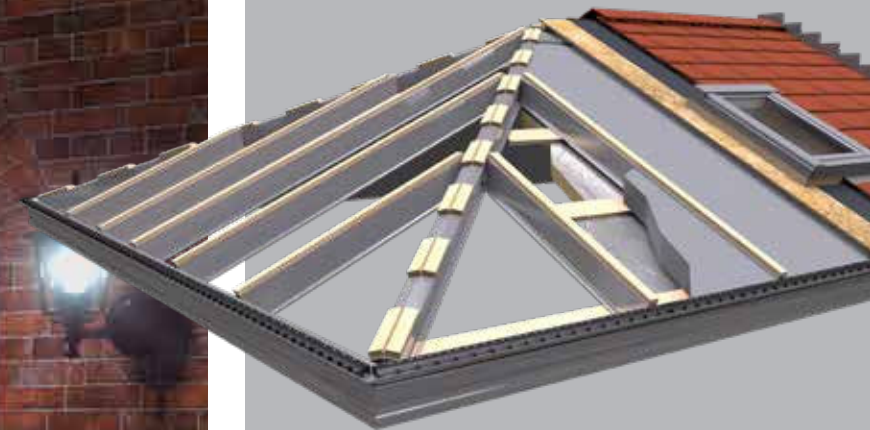

The Equinox tiled roof is the perfect solution. Combining high-quality precision engineering with attractive styling inside and out, you'll be adding valuable extra usable space to your home without the high cost of building an extension. It all goes to make the Equinox tiled roof the best value way to improve your lifestyle.

A space to enjoy all year round

◀ Equinox Vega Glazed Solution
Gable ended roof with Vega glazing panels,
Composite Slate tiles and overhang feature

Enjoy your conservatory all year round with an Equinox tiled conservatory roof. With a tiled roof, you can use your conservatory whatever the weather – because it won't become too hot in summer or too cold in winter. Thanks to the new Equinox system, you can turn your extra space into an integral part of your house, while still enjoying the added light a conservatory provides.

“We can now use our conservatory just as we would any other room.”

Homeowner, Barnsley

The difference is night & day

The sustainable choice

When paired with the new Envirotile system, our precision manufactured recycled polymer tile with excellent green credentials you can have a solid tiled roof solution with reduced environmental impact. Made in the United Kingdom with 75% recycled content, Envirotile is the sustainable choice and the lightweight composition means you can have your roof transformed in less time too.

*light up your conservatory
with our new soffit eaves
and downlighters*

Equinox Solid Tiled Roof
Edwardian roof with Envirotile Slate tiles
and soffit eaves with downlighters

Improved ventilation

Aluminium rafters in the lightweight roof have been separated from the 18mm OSB timber deck to increase the air gap. Providing a clean flow of air through the roof system. The enhanced ventilation of our system allows the roof to breathe adequately reducing the risk of any condensation.