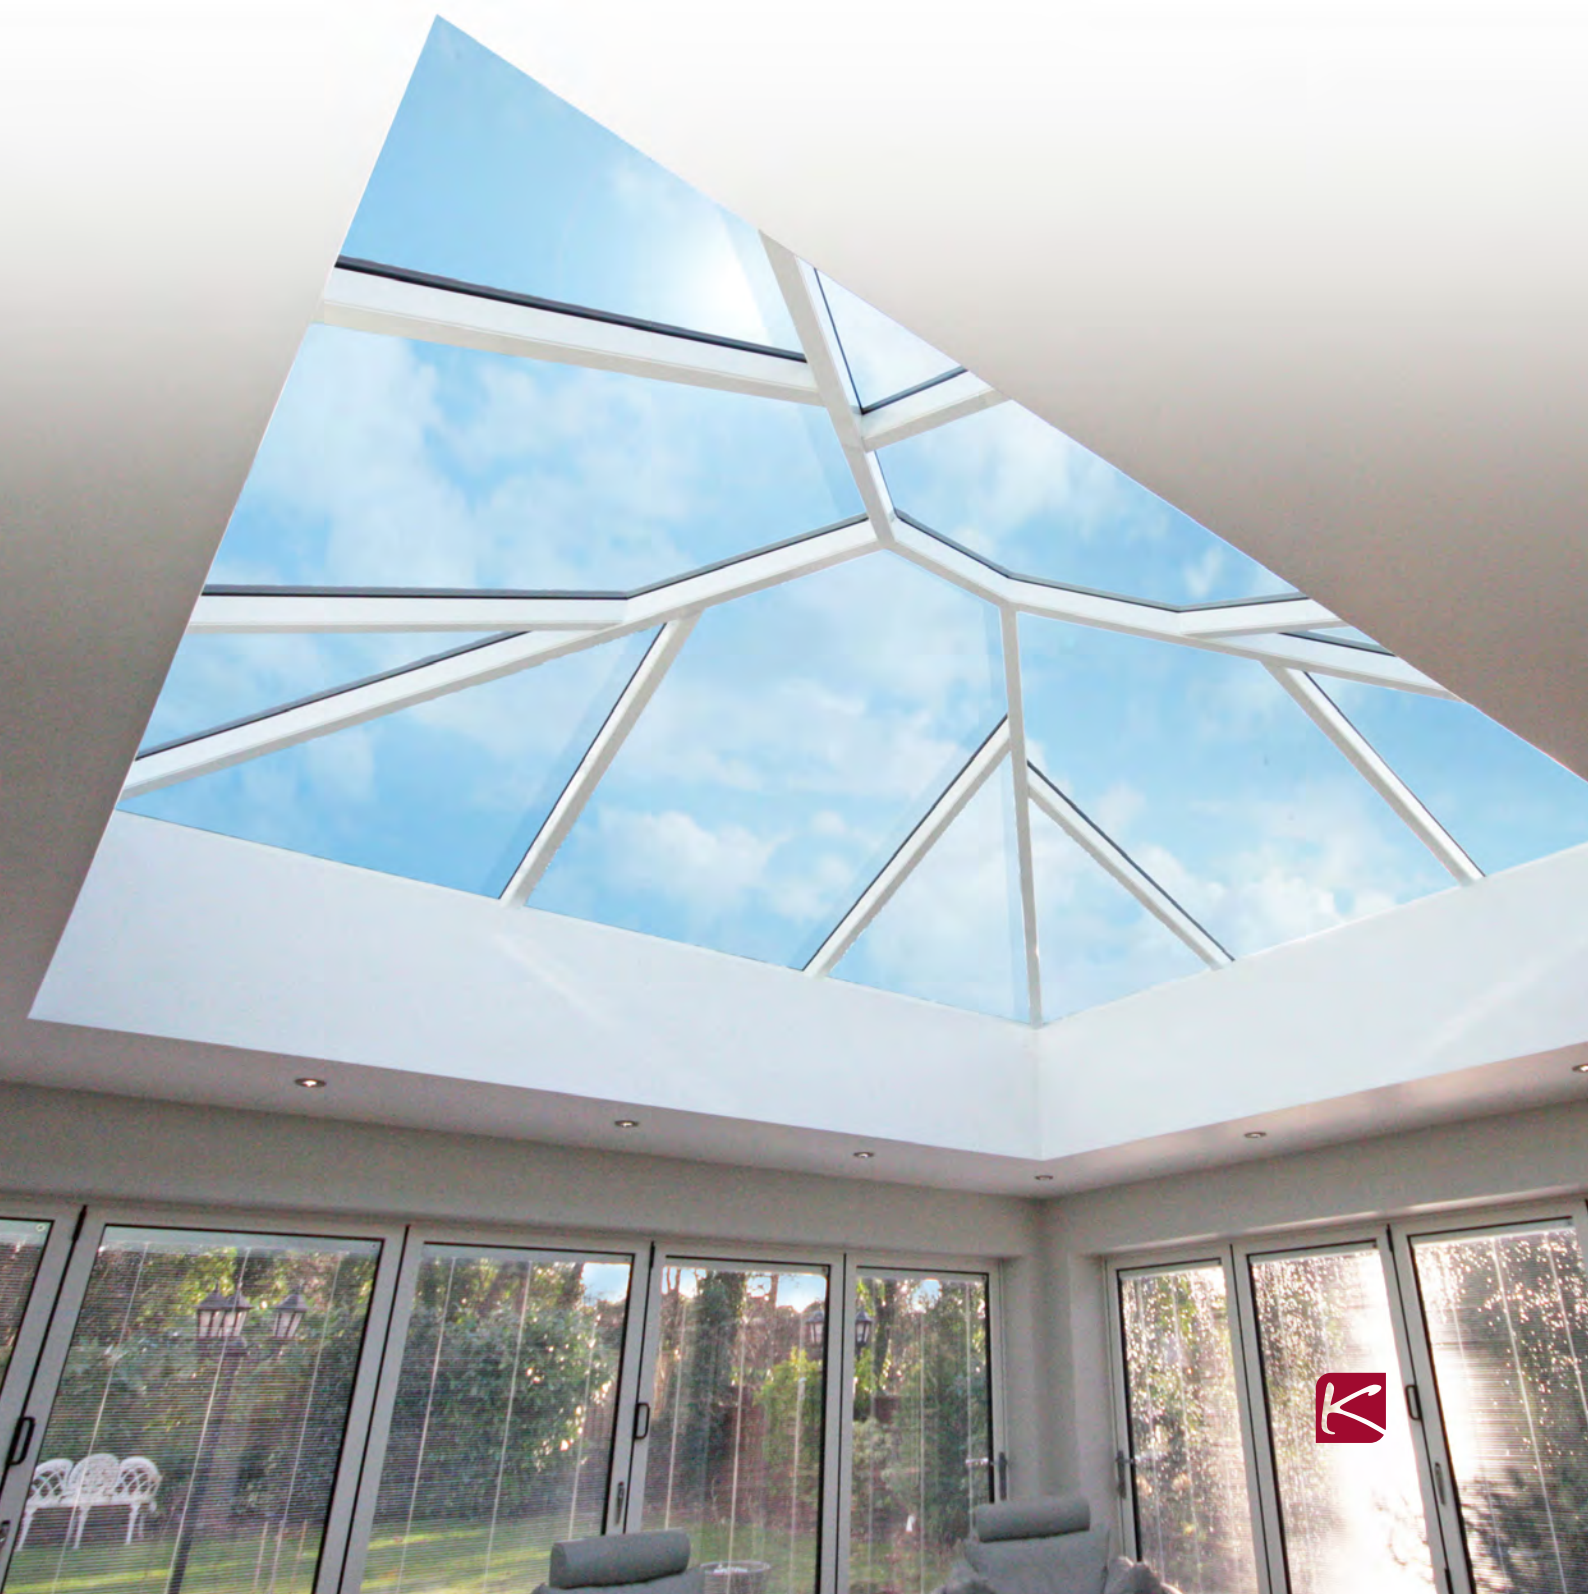

Korniche®

ALUMINIUM ROOF LANTERN

THE PERFECT FINISH

*“Light creates
ambience and feel
of a place, as well
as the expression
of a structure.”*

Le Corbusier
(Architect)

Korniche®

A LANTERN REVOLUTION

The slimline Korniche roof lantern provides a traditional timber look with all the advantages of a thermally broken aluminium construction. Precision engineering, optimisation and modern manufacturing techniques have created a **beautifully proportioned, thermally efficient, strong** and **secure** lantern solution for your home.

Why choose Korniche?

Structural Elegance, Thermal Efficiency, Strong and Secure

Structural Elegance

The slim elegant Korniche fits perfectly in any home by retaining traditional features in a contemporary setting.

Beautiful,
both inside
and out

Aesthetics

Slim Sections

At only 57mm wide, the spas and ridge sections are amongst the slimmest on the market. Coupled with our sculpted bosses they provide a look usually associated with timber construction.

Traditional Meets Modern

Narrow yet deep structural profiles with subtle ogee detailing along the lower edges provide a clean classic feel.

Hidden Fixings

fully concealed fixings ensure sight lines flow gracefully and uninterrupted throughout bringing unrivalled elegance and balance.