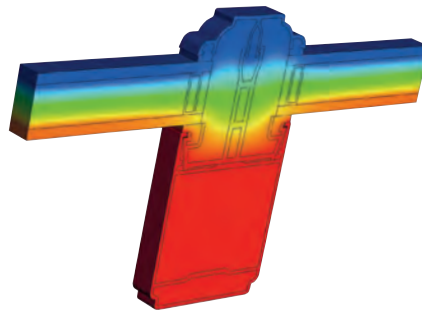

Thermal Efficiency

Thermal efficiency of our roof has been guaranteed by the elimination of cold bridging, achieved by isolating of the external profiles from the internal ones. Combined with high performance glazing, the Korniche's ability to reduce heat transfer is in a class of its own.

Keeping the heat in
and the weather out

With complete roof U values from **1.2w/m²K** Korniche provides your home with a room that's comfortable all year round.

Warmth

Thermally Broken Eaves Beam

Thermal efficiency starts at the bottom of our roof. Eaves beams are fully thermally broken to create an insulated barrier between the aluminium sections.