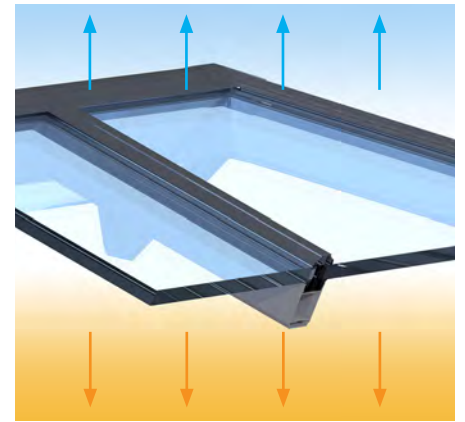

Performance Glazing

Korniche can be supplied with a range of high performance self-cleaning glass options to suit every taste. To complement your new roof you can choose from either blue, aqua, bronze, tinted, neutral or clear and with U Values ranging from 1.0 - 1.2.

Ambience Glass

	Blue	Aqua	Ultra	Sunshade Blue	Bronze	Neutral
U Value	1.2 w/m²K	1.0 w/m²K	1.0 w/m²K	1.0 w/m²K	1.2 w/m²K	1.2 w/m²K
Solar Heat Reflection	60 %	82 %	91 %	80 %	55 %	60 %
Light Transmission	47 %	30 %	8 %	34 %	38 %	37 %
Self Cleaning	Yes	Yes	No	Yes	Yes	Yes