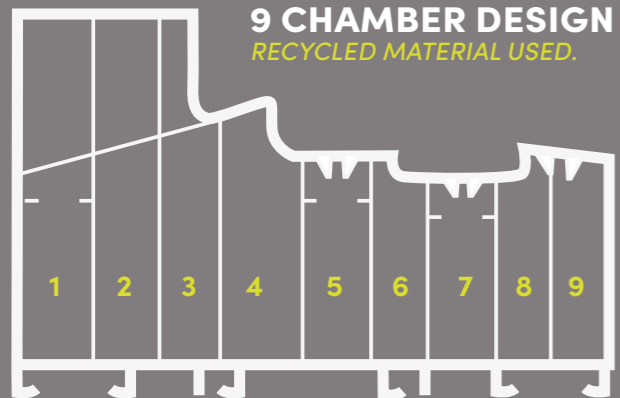

FUTURISTIC

BUILT TO LAST.

**20
BESPOKE
COLOURS**

**NO FUSS
MAINTENANCE
FREE**

MAINTENANCE FREE

Pvc-u is an insulating material, keeping you cosy in the winter and cool in the summer, contributing to lower energy bills and carbon emissions. All our windows and doors can be fully recycled up to 10 times, meaning a life span of approximately 350 years and we actually include a recycled material section within the profiles. As for maintenance, there's very little, no toxic paints, primers, preservatives or fungicides to keep your windows looking new; a simple wipe clean will do that.