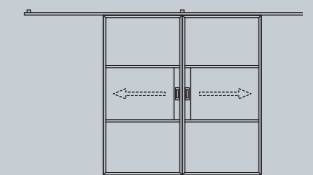

FIXED SCREEN

SINGLE DOOR

DOUBLE DOOR

PIVOT DOOR

SLIDING DOOR

SLIDING DOUBLE DOOR

OFFSET SINGLE SLIDING DOOR

OFFSET DOUBLE SLIDING DOOR

Pivot Screen

Our pivot screen options provides the flexibility to instantly change the way the internal space is configured. Available up to 2 metres wide and with standard or soft close options.

DOOR SASH SPECIFICATIONS