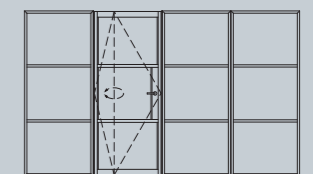

FIXED SCREEN

SINGLE DOOR

DOUBLE DOOR

PIVOT DOOR

SLIDING DOOR

SLIDING DOUBLE DOOR

OFFSET SINGLE SLIDING DOOR

OFFSET DOUBLE SLIDING DOOR

Pivot Screen

Our pivot screen options provides the flexibility to instantly change the way the internal space is configured. Available up to 2 metres wide and with standard or soft close options.

DOOR SASH SPECIFICATIONS